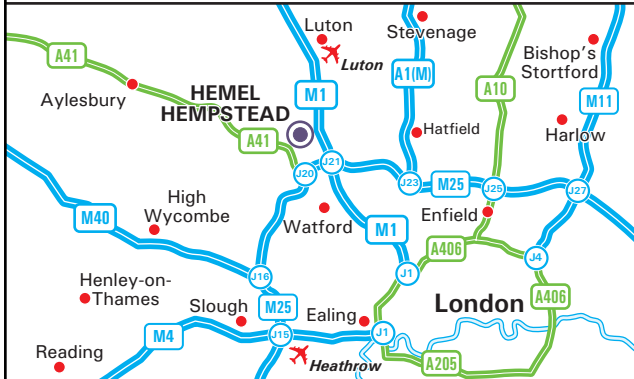

Consort Medical

**Ground Floor, Suite D
Breakspear Park
Breakspear Way
Hemel Hempstead HP2 4TZ**

Tel: 01442 867920
Fax: 01442 245237

From M1 (North or Southbound)

- Exit the M1 at J8 and follow signs for A414, Hemel Hempstead.
- At first roundabout take the first exit onto Green Lane.
- Take the first right into Breakspear Park and turn left at the mini roundabout.
- Follow the road around to the right into our car park.

From M25 (East or Westbound)

- Exit the M25 at J21 (Signposted The North, Luton & Airport, M1), joining the M1 Northbound.
- Follow as for M1 point one (above).

From Aylesbury, A41

- Follow the A41 Eastbound.
- Exit the A41 for Hemel Hempstead, A414.
- Continue to the roundabout (Magic Roundabout), and follow the A414 for St. Albans.
- Remain on the A414 over three roundabouts, and at the next roundabout take the third exit onto Green Lane.
- Take the first right into Breakspear Park and turn left at the mini roundabout.
- Follow the road around to the right into our car park.

By Train

- Hemel Hempstead receives regular services from London Euston.
- Taxis are available at the station.
- For further information on train times and fares please call the National Rail Enquiry Line on 08457 48 49 50, or visit www.nationalrail.co.uk