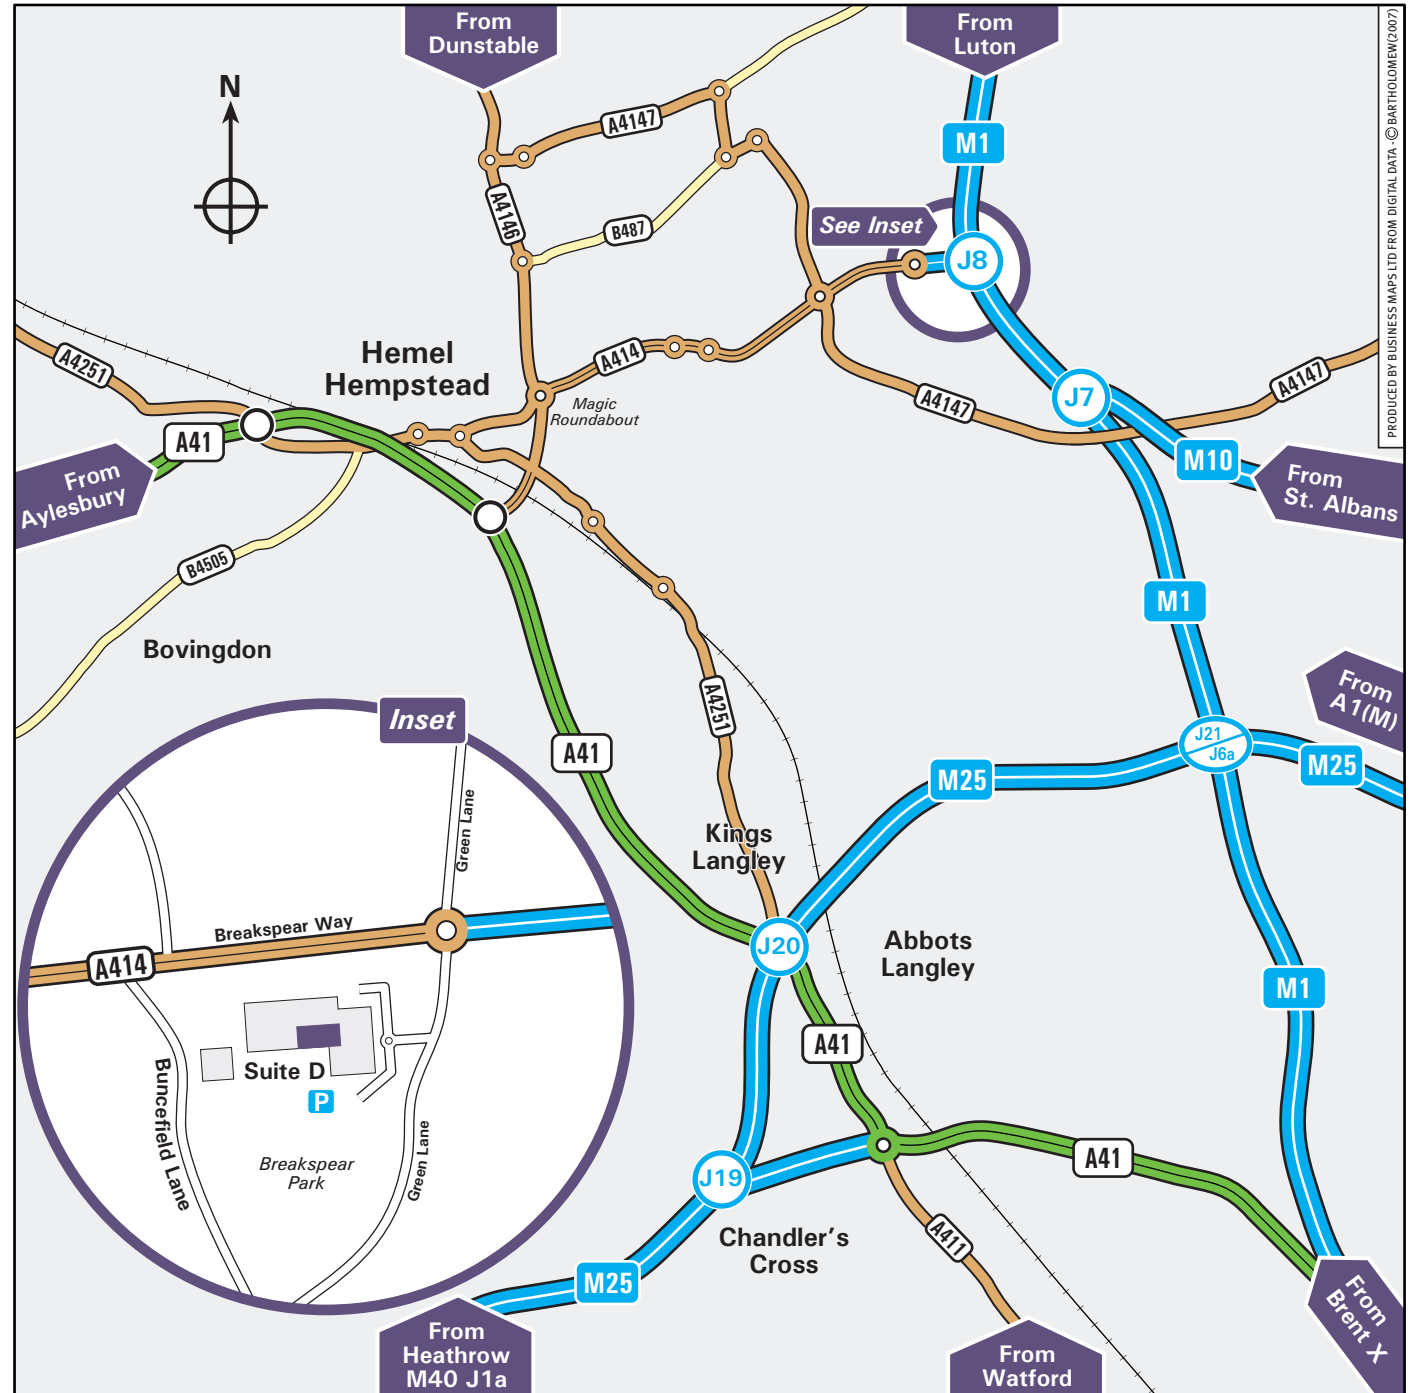

Consort Medical

**Ground Floor, Suite D
Breakspear Park
Breakspear Way
Hemel Hempstead HP2 4TZ**

Tel: 01442 867920
Fax: 01442 245237

From M1 (North or Southbound)

- Exit the M1 at J8 and follow signs for A414, Hemel Hempstead.
- At first roundabout take the first exit onto Green Lane.
- Take the first right into Breakspear Park and turn left at the mini roundabout.
- Follow the road around to the right into our car park.

From M25 (East or Westbound)

- Exit the M25 at J21 (Signposted The North, Luton & Airport, M1), joining the M1 Northbound.
- Follow as for M1 point one (above).

From Aylesbury, A41

- Follow the A41 Eastbound.
- Exit the A41 for Hemel Hempstead, A414.
- Continue to the roundabout (Magic Roundabout), and follow the A414 for St. Albans.
- Remain on the A414 over three roundabouts, and at the next roundabout take the third exit onto Green Lane.
- Take the first right into Breakspear Park and turn left at the mini roundabout.
- Follow the road around to the right into our car park.

By Train

- Hemel Hempstead receives regular services from London Euston.
- Taxis are available at the station.
- For further information on train times and fares please call the National Rail Enquiry Line on 08457 48 49 50, or visit www.nationalrail.co.uk