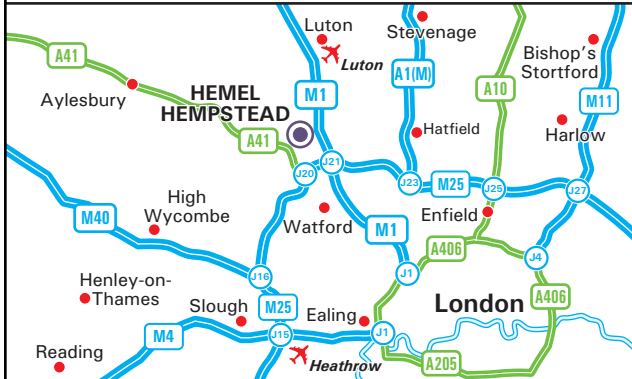

Consort Medical

**Ground Floor, Suite D
Breakspear Park
Breakspear Way
Hemel Hempstead HP2 4TZ**

Tel: 01442 867920
Fax: 01442 245237

From M1 (North or Southbound)

- Exit the M1 at J8 and follow signs for A414, Hemel Hempstead.
- At first roundabout take the first exit onto Green Lane.
- Take the first right into Breakspear Park and turn right at the mini roundabout.
- Follow the road around into the visitor car park.

From M25 (East or Westbound)

- Exit the M25 at J21 (Signposted The North, Luton & Airport, M1), joining the M1 Northbound.
- Follow as for M1 point one (above).

From Aylesbury, A41

- Follow the A41 Eastbound.
- Exit the A41 for Hemel Hempstead, A414.
- Continue to the roundabout (Magic Roundabout), and follow the A414 for St. Albans.
- Remain on the A414 over three roundabouts, and at the next roundabout take the third exit onto Green Lane.
- Take the first right into Breakspear Park and turn right at the mini roundabout.
- Follow the road around into the visitor car park.

By Train

- Hemel Hempstead receives regular services from London Euston.
- Taxis are available at the station.
- For further information on train times and fares please call the National Rail Enquiry Line on 08457 48 49 50, or visit www.nationalrail.co.uk